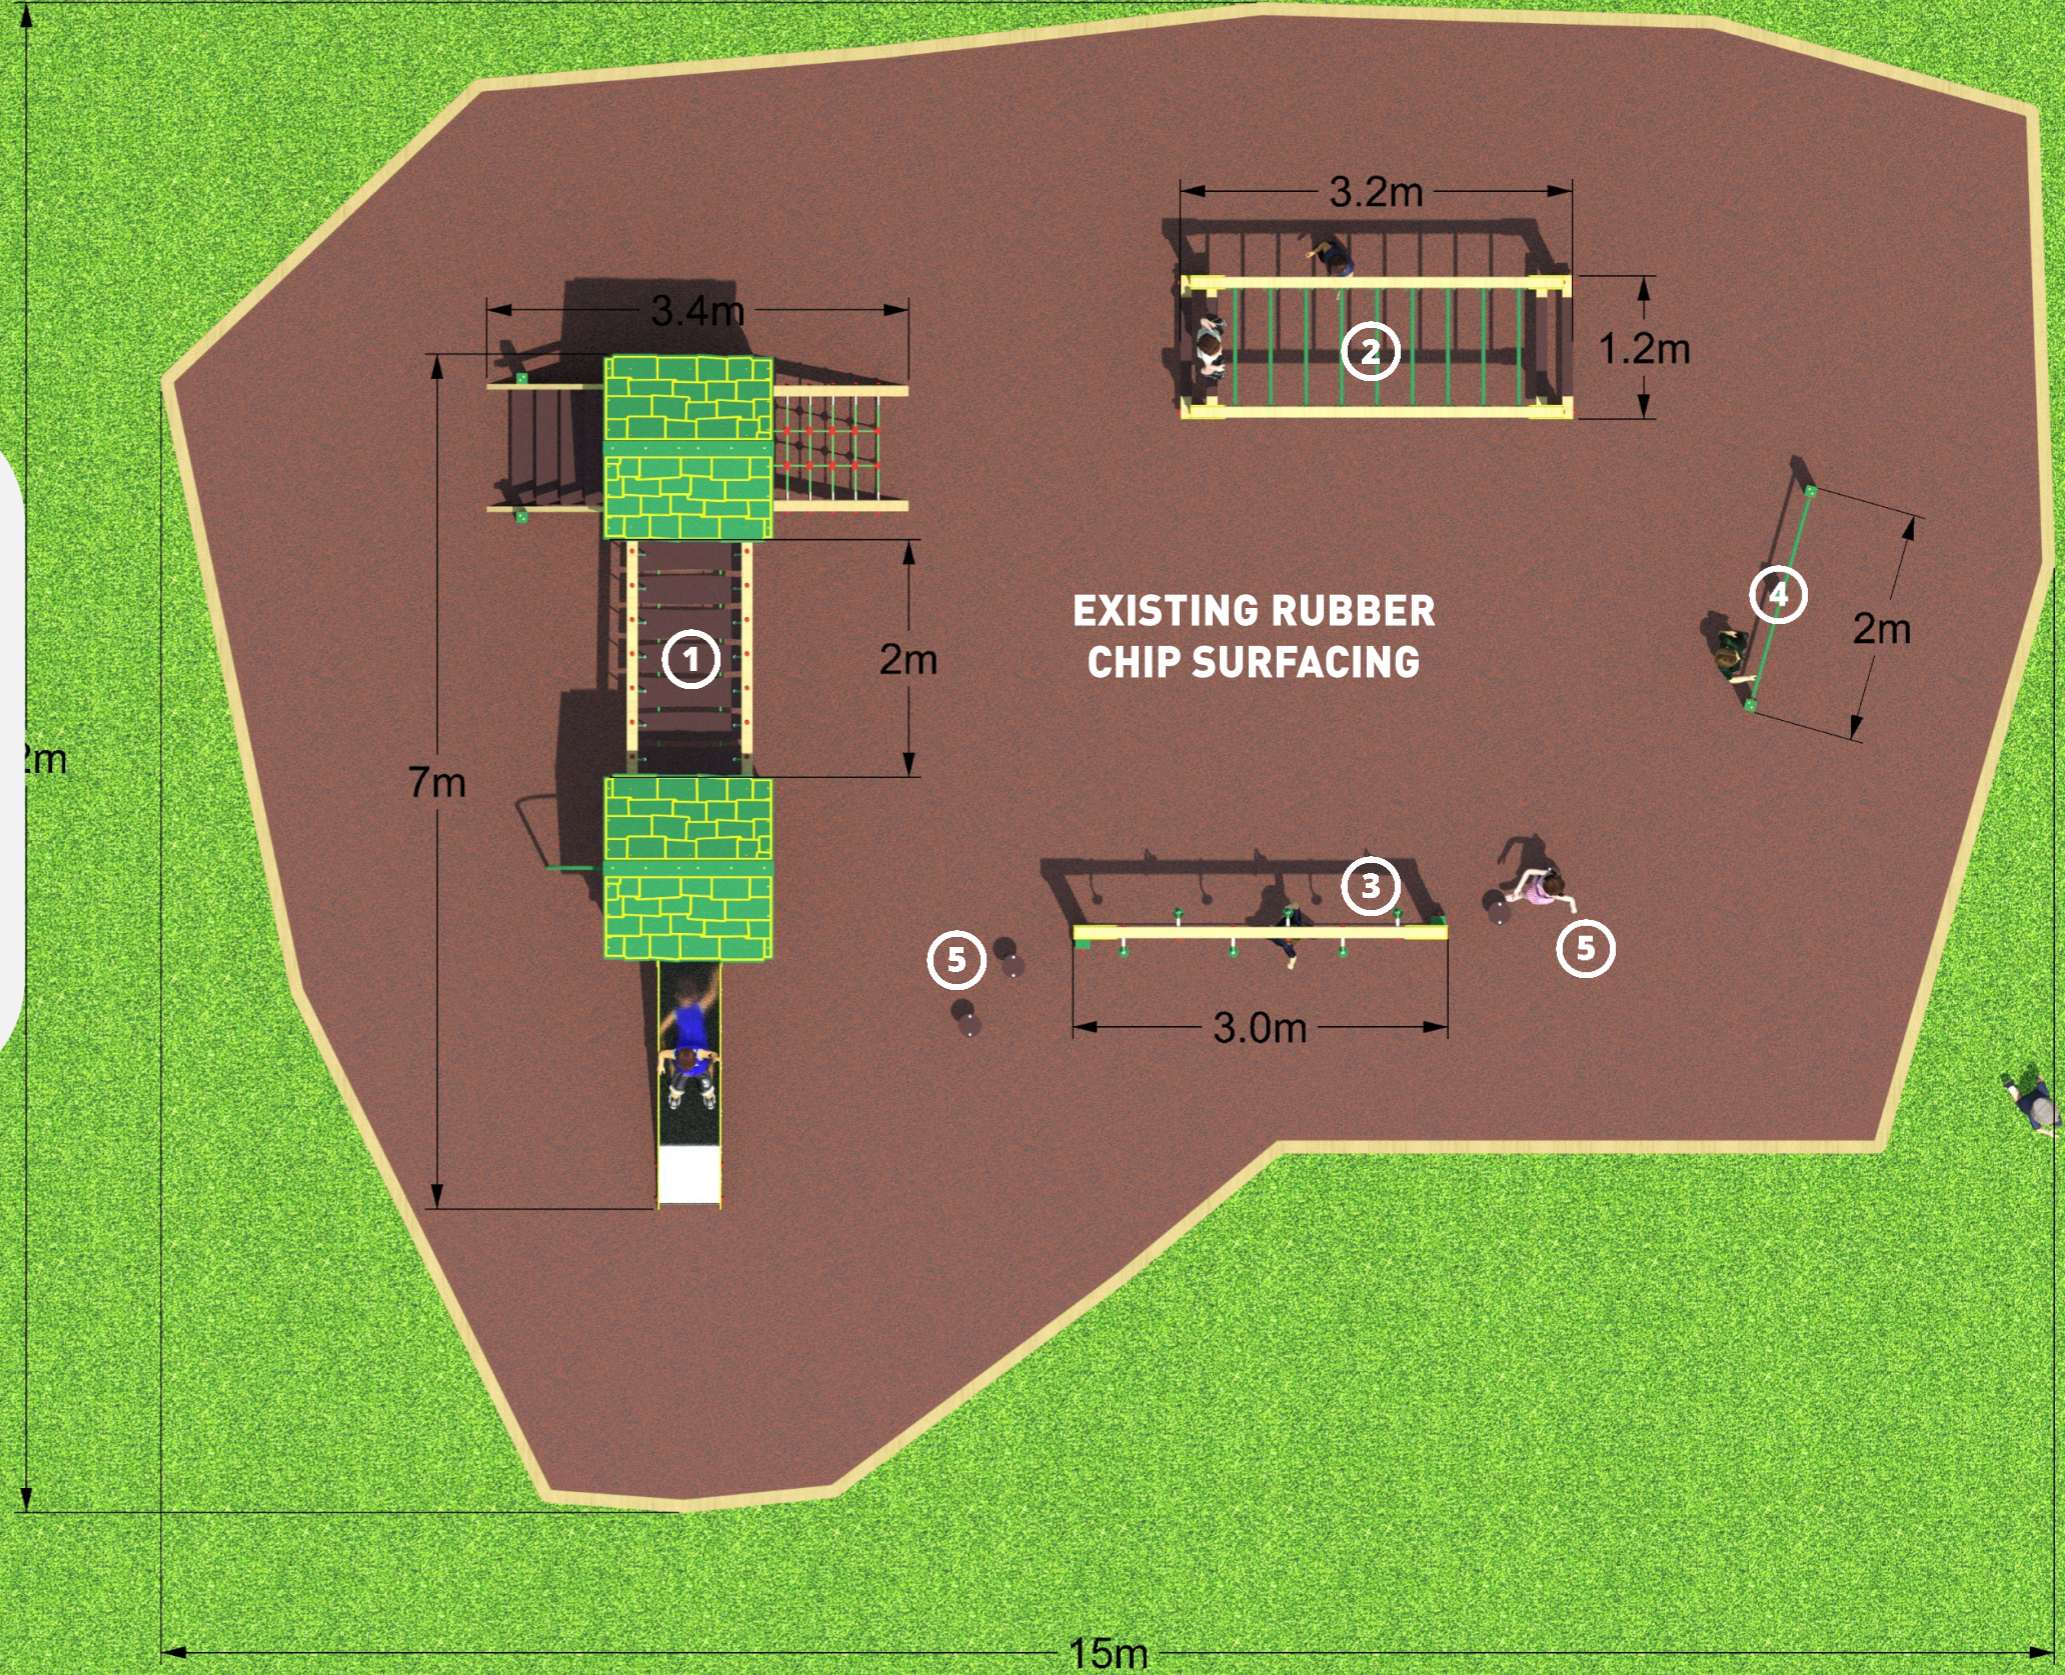

PROPOSED PLAY AREA

Playground Towers & Trim Trail Area

JIGALL - BESPOKE JIGSAW PLAY TOWER

BESPOKE U-SHAPED JIGSAW SEAT

CH120 - OVERHEAD LADDER

CH131 - GRIPPED ROPE WALK

CH101 - CHIN UP BARS

CH118 - STEPPING LOGS

Playground Towers & Trim Trail Area

KEY:

- ① JIGALL - 2 PLATFORM JIGSAW PLAY TOWER WITH BESPOKE U-SHAPED BENCH SEAT
- ② CH120 - OVERHEAD LADDER
- ③ CH131 - GRIPPED ROPE WALK
- ④ CH101 - CHIN UP BARS
- ⑤ CH118 - STEPPING LOGS